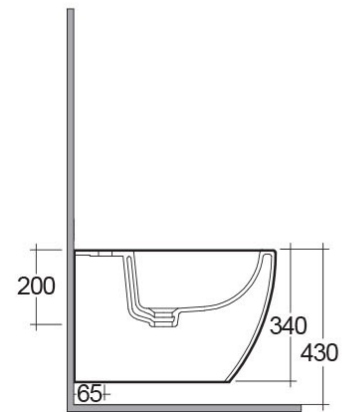

## Scheda tecnica

Dimensioni: 337 x 525 mm

Peso: 29 Kg

Colore: bianco alpino

Parti: MP07AWHA - METROPOLITAN BIDET WALL HUNG W/HIDDEN FIXATIONS 52CM

Collezione: [RAK-METROPOLITAN](#)

## Codice Nome

MP07AWHA METROPOLITAN BIDET WALL HUNG W/HIDDEN FIXATIONS 52CM

Dimensions: All dimensions in mm tolerance  $\pm 5\%$  for below 200mm and  $\pm 3\%$  for above 200mm.

Note: Due to a continuing development programme to improve design and performance, the manufacturer reserves all rights to vary specifications without prior information.