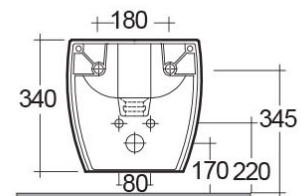

## Scheda tecnica

Dimensioni: 337 x 525 mm

Peso: 29 Kg

Colore: bianco alpino

Parti: MP07AWHA - METROPOLITAN BIDET WALL HUNG W/HIDDEN FIXATIONS 52CM

Collezione: [RAK-METROPOLITAN](#)

## Codice Nome

MP07AWHA METROPOLITAN BIDET WALL HUNG W/HIDDEN FIXATIONS 52CM

Dimensions: All dimensions in mm tolerance  $\pm 5\%$  for below 200mm and  $\pm 3\%$  for above 200mm.

Note: Due to a continuing development programme to improve design and performance, the manufacturer reserves all rights to vary specifications without prior information.