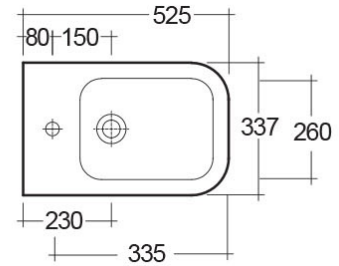

## Scheda tecnica

Dimensioni: 337 x 525 mm

Peso: 29 Kg

Colore: bianco alpino

Parti: MP07AWHA - METROPOLITAN BIDET WALL HUNG W/HIDDEN FIXATIONS 52CM

Collezione: [RAK-METROPOLITAN](#)

## Codice Nome

MP07AWHA METROPOLITAN BIDET WALL HUNG W/HIDDEN FIXATIONS 52CM

Dimensions: All dimensions in mm tolerance  $\pm 5\%$  for below 200mm and  $\pm 3\%$  for above 200mm.

Note: Due to a continuing development programme to improve design and performance, the manufacturer reserves all rights to vary specifications without prior information.